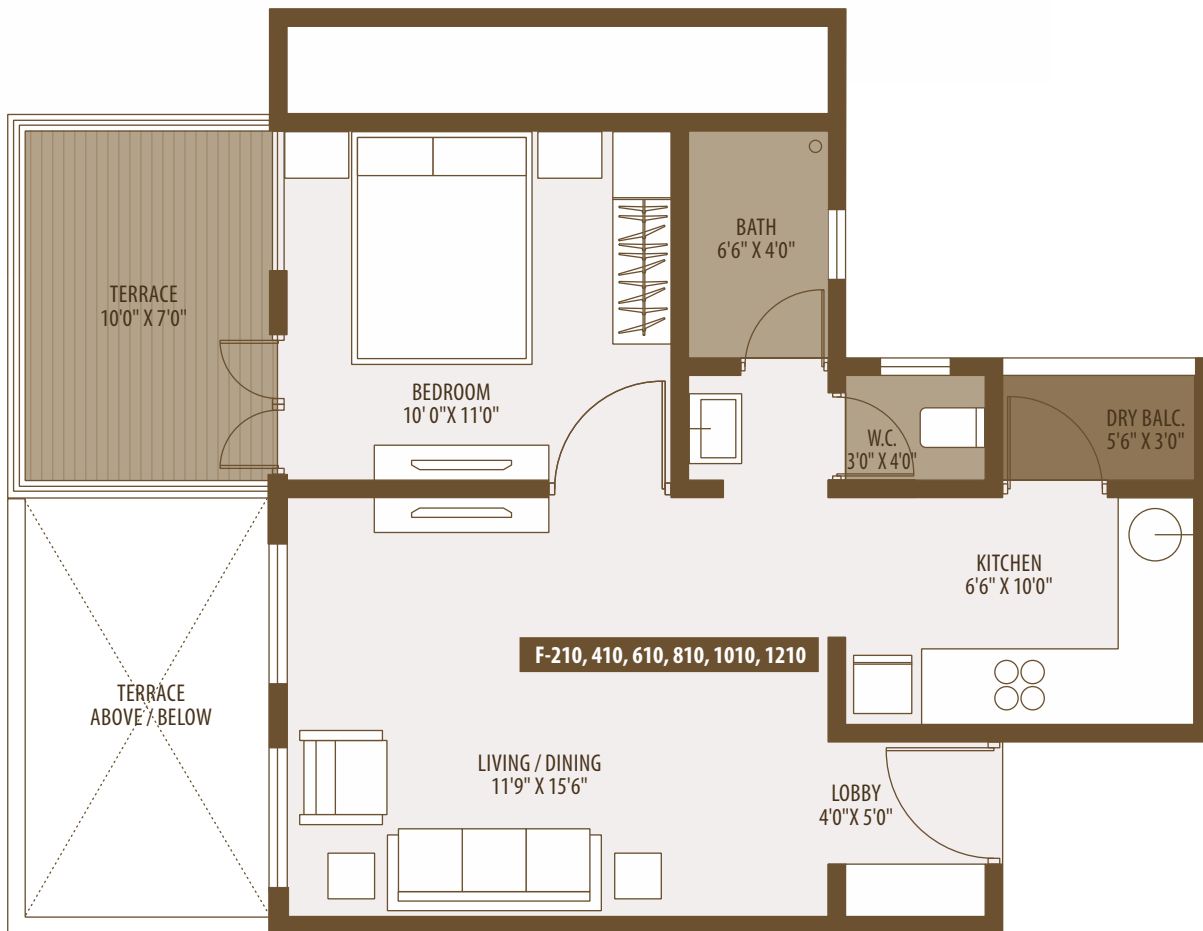

1 BHK

APARTMENT
EVEN FLOOR

BUILDING 2

SALEBLE AREA STATEMENT (SQ. FT.)

FLAT NO.	CARPET	TERRACE	SALEBLE
F-210,410,610, 810,1010,1210	452	81	693